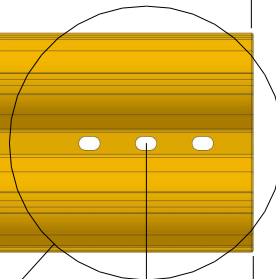

92.12"  
[ 2340 mm ]

13.78"  
[ 350 mm ]

6.69"  
[ 170 mm ]

78.74"  
[ 2000 mm ]

6.69"  
[ 170 mm ]

A

9.84"  
[ 250 mm ]

10.63"  
[ 270 mm ]

16.54"  
[ 420 mm ]

3.54"  
[ 90 mm ]

Detail A

**CONFIDENTIAL & PROPRIETARY**

The drawing on this print and the information therewith are property of SlowStop Guarding Systems, LLC, and shall not be used or discussed in whole or in part without the consent of SlowStop Guarding Systems, LLC.

4955 STOUT DR. · SAN ANTONIO, TX 78219 · (800) 736-5256

SIZE  
**A**

PART NO.

DWG.

**SLOWSTOP FLEXRAIL GUARDRAIL**

REV  
**2.1**

SCALE

SLOWSTOP GUARDING SYSTEMS, LLC