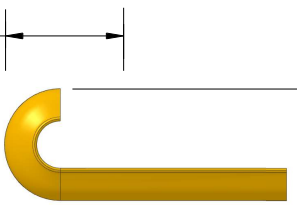

92.12"  
[ 2340 mm ]

13.78"  
[ 350 mm ]

6.69"  
[ 170 mm ]

78.74"  
[ 2000 mm ]

6.69"  
[ 170 mm ]

A

9.84"  
[ 250 mm ]

10.63"  
[ 270 mm ]

16.54"  
[ 420 mm ]

3.54"  
[ 90 mm ]

Detail A

**CONFIDENTIAL & PROPRIETARY**

The drawing on this print and the information therewith are property of SlowStop Guarding Systems, LLC, and shall not be used or discussed in whole or in part without the consent of SlowStop Guarding Systems, LLC.

4955 STOUT DR. · SAN ANTONIO, TX 78219 · (800) 736-5256

SIZE  
**A**

PART NO.

DWG.

**SLOWSTOP FLEXRAIL GUARDRAIL**

REV  
**2.1**

SCALE

SLOWSTOP GUARDING SYSTEMS, LLC