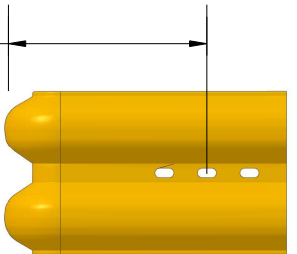

92.12"  
[ 2340 mm ]

13.78"  
[ 350 mm ]

6.69"  
[ 170 mm ]

78.74"  
[ 2000 mm ]

6.69"  
[ 170 mm ]

A

9.84"  
[ 250 mm ]

10.63"  
[ 270 mm ]

16.54"  
[ 420 mm ]

3.54"  
[ 90 mm ]

Detail A

**CONFIDENTIAL & PROPRIETARY**

The drawing on this print and the information therewith are property of SlowStop Guarding Systems, LLC, and shall not be used or discussed in whole or in part without the consent of SlowStop Guarding Systems, LLC.

4955 STOUT DR. · SAN ANTONIO, TX 78219 · (800) 736-5256

SIZE  
**A**

PART NO.

DWG.

**SLOWSTOP FLEXRAIL GUARDRAIL**

REV  
**2.1**

SCALE

SLOWSTOP GUARDING SYSTEMS, LLC