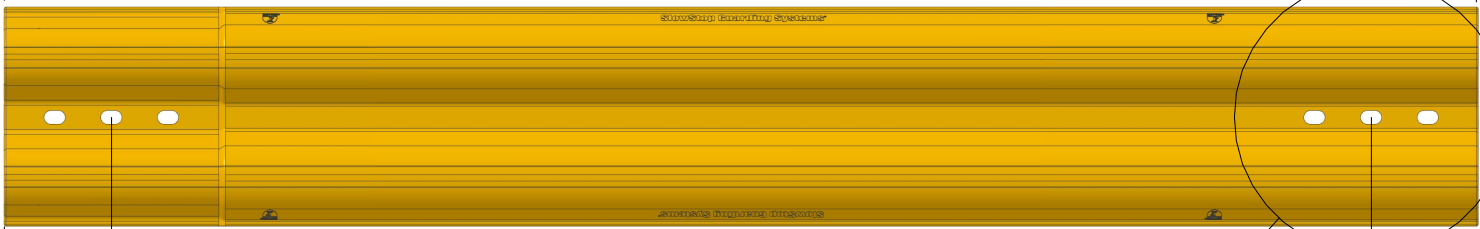

92.12"  
[ 2340 mm ]

13.78"  
[ 350 mm ]

6.69"  
[ 170 mm ]

78.74"  
[ 2000 mm ]

6.69"  
[ 170 mm ]

A

9.84"  
[ 250 mm ]

10.63"  
[ 270 mm ]

16.54"  
[ 420 mm ]

3.54"  
[ 90 mm ]

Detail A

**CONFIDENTIAL & PROPRIETARY**

The drawing on this print and the information therewith are property of SlowStop Guarding Systems, LLC, and shall not be used or discussed in whole or in part without the consent of SlowStop Guarding Systems, LLC.

4955 STOUT DR. · SAN ANTONIO, TX 78219 · (800) 736-5256

SIZE  
**A**

PART NO.

DWG.

**SLOWSTOP FLEXRAIL GUARDRAIL**

REV  
**2.1**

SCALE

SLOWSTOP GUARDING SYSTEMS, LLC