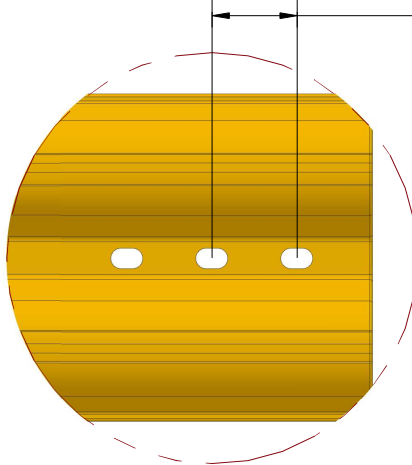

92.12"  
[ 2340 mm ]

13.78"  
[ 350 mm ]

6.69"  
[ 170 mm ]

78.74"  
[ 2000 mm ]

6.69"  
[ 170 mm ]

A

9.84"  
[ 250 mm ]

10.63"  
[ 270 mm ]

16.54"  
[ 420 mm ]

3.54"  
[ 90 mm ]

Detail A

**CONFIDENTIAL & PROPRIETARY**

The drawing on this print and the information therewith are property of SlowStop Guarding Systems, LLC, and shall not be used or discussed in whole or in part without the consent of SlowStop Guarding Systems, LLC.

4955 STOUT DR. · SAN ANTONIO, TX 78219 · (800) 736-5256

SIZE  
**A**

PART NO.

DWG.

**SLOWSTOP FLEXRAIL GUARDRAIL**

REV  
**2.1**

SCALE

SLOWSTOP GUARDING SYSTEMS, LLC